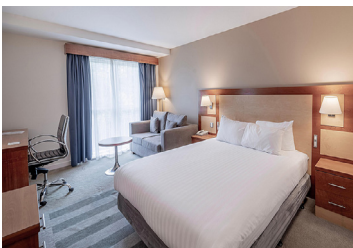

## HOLIDAY INN BRISTOL AIRPORT, AN IHG HOTEL

★★★★★

The bright bedrooms each have a 32-inch TV with Freeview. All rooms feature air conditioning, free Wi-Fi access and a private bathroom with free toiletries. Some rooms also provide cosy dressing gowns and slippers. The Spot Kitchen and Bar serves a wide range of dishes from light bites to 3 course meals.