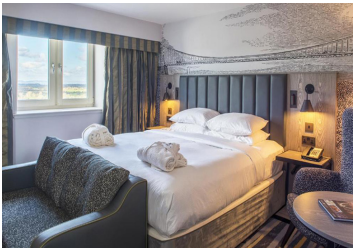

Parking

Restaurant

Wifi

4.0 miles from venue